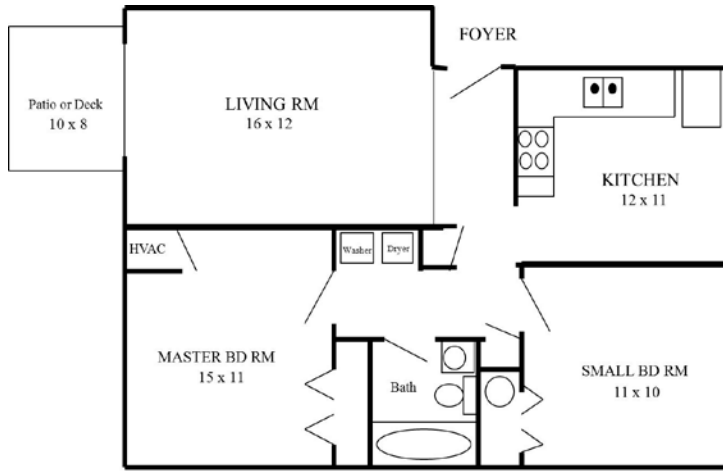

APARTMENT LAYOUT

www.glennel.com

800-752-2889

or

540-775-2889

KITCHEN

LIVING RM & BATH

MASTER & FRONT BEDROOMS

Dining Area

Prepare for tomorrow's business or enjoy tonight's dinner in the dining area which includes a table and comfortable chairs.

Comfortable Living Area

Host an informal get-together in your suite's tastefully decorated living room or just relax and view cable with a selection of movie channels.

Spacious Bedroom / Bath

Enjoy a good night's rest on a comfortable queen-size bed. The bedroom, bath and dressing areas are more spacious than in most moderately-priced motel accommodations

WOOSIDE INN SUITES